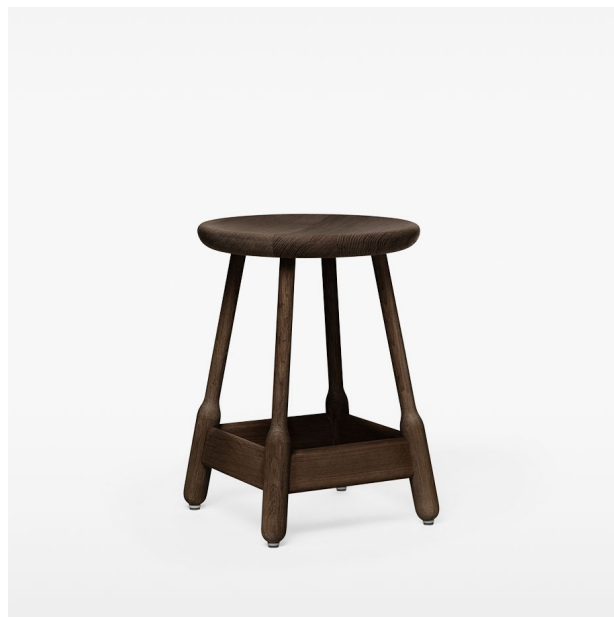

ALBERT STOOL

Albert Stool

AL-01 112 275

€447

Please note – prices do not include VAT.

Finish

Walnut Stained Beech

Upholstered seat (optional)

Fabric Supplier

Information

Year: 2010

Certificates:

Möbelfakta Certified.

Product image may differ from your selection.

Description

A sturdy piece of furniture with legs that widen toward the footrest. Albert is a refined version of the iconic English pub stool which inspired it.